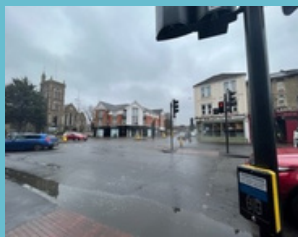

# How to find Archway Parish Rooms

1. Walk down London Road from Kingston Town Centre. You'll have Kingston Grammar on your right hand side and Tiffin's School on your left.

5. Walk straight on here down Washington Road.

2. You'll approach St Peter's Church. Turn right down Cambridge Road between the kitchen store and Italian restaurant.

6. Continue down Washington Road. You'll see the Bull and Bush pub on your right.

3. You'll arrive at a crossing with Dry Ice Cleaners on your left and to your right you'll find Hawks Road.

7. Walk past the Bull and Bush pub. Across the road from it, you'll find the Archway Parish Rooms. It has a red door and a brick wall outside.

4. Turn the corner to the right onto Hawks Road. Across the road to the left you'll see Cambridge Estate. Cross the road in a safe place onto Washington Road.