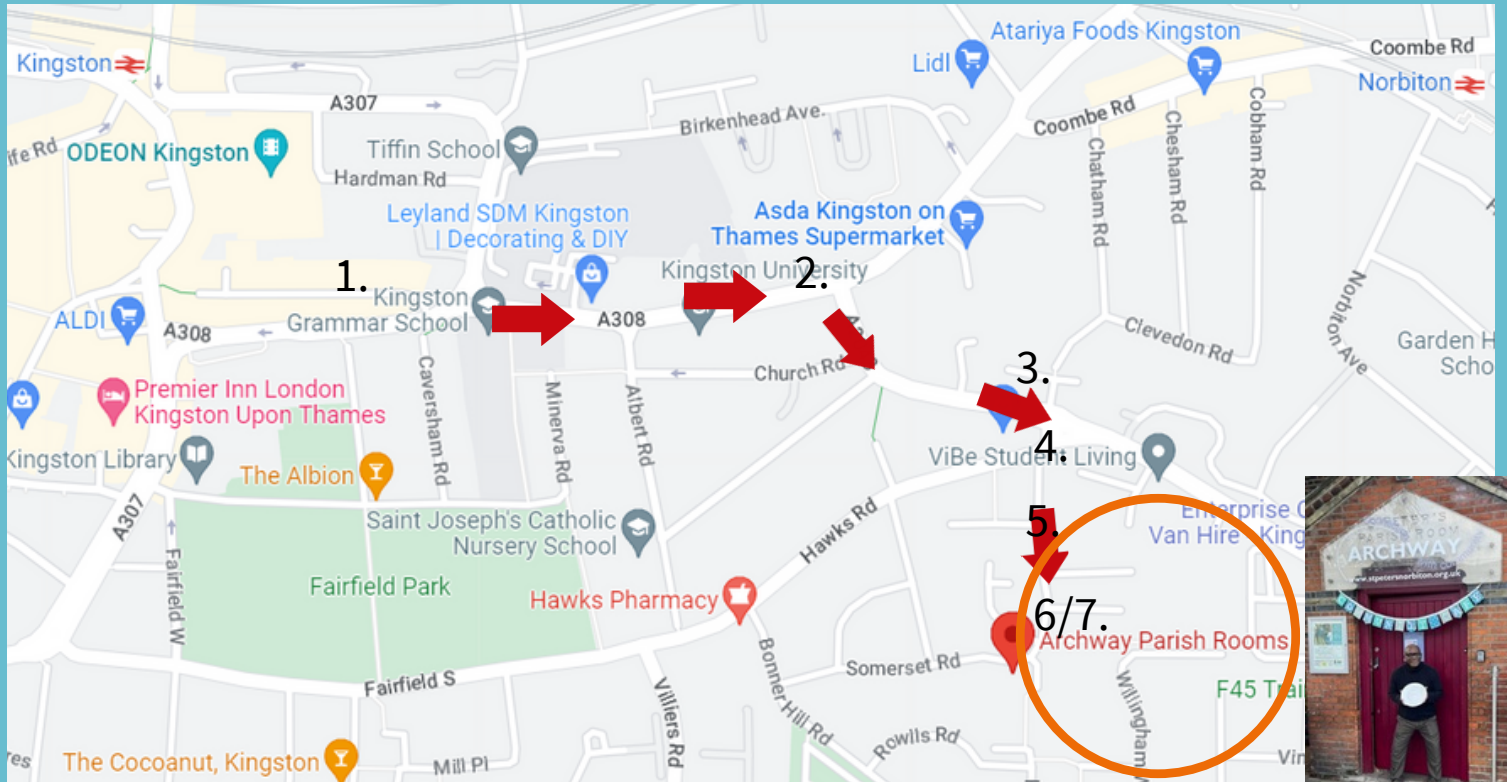

# How to find Archway Parish Rooms

1. Walk down London Road from Kingston Town Centre. You'll have Kingston Grammar on your right hand side and Tiffin's School on your left.

5. Walk straight on here down Washington Road.

2. You'll approach St Peter's Church. Turn right down Cambridge Road between the kitchen store and Italian restaurant.

6. Continue down Washington Road. You'll see the Bull and Bush pub on your right.

3. You'll arrive at a crossing with Dry Ice Cleaners on your left and to your right you'll find Hawks Road.

7. Walk past the Bull and Bush pub. Across the road from it, you'll find the Archway Parish Rooms. It has a red door and a brick wall outside.

4. Turn the corner to the right onto Hawks Road. Across the road to the left you'll see Cambridge Estate. Cross the road in a safe place onto Washington Road.